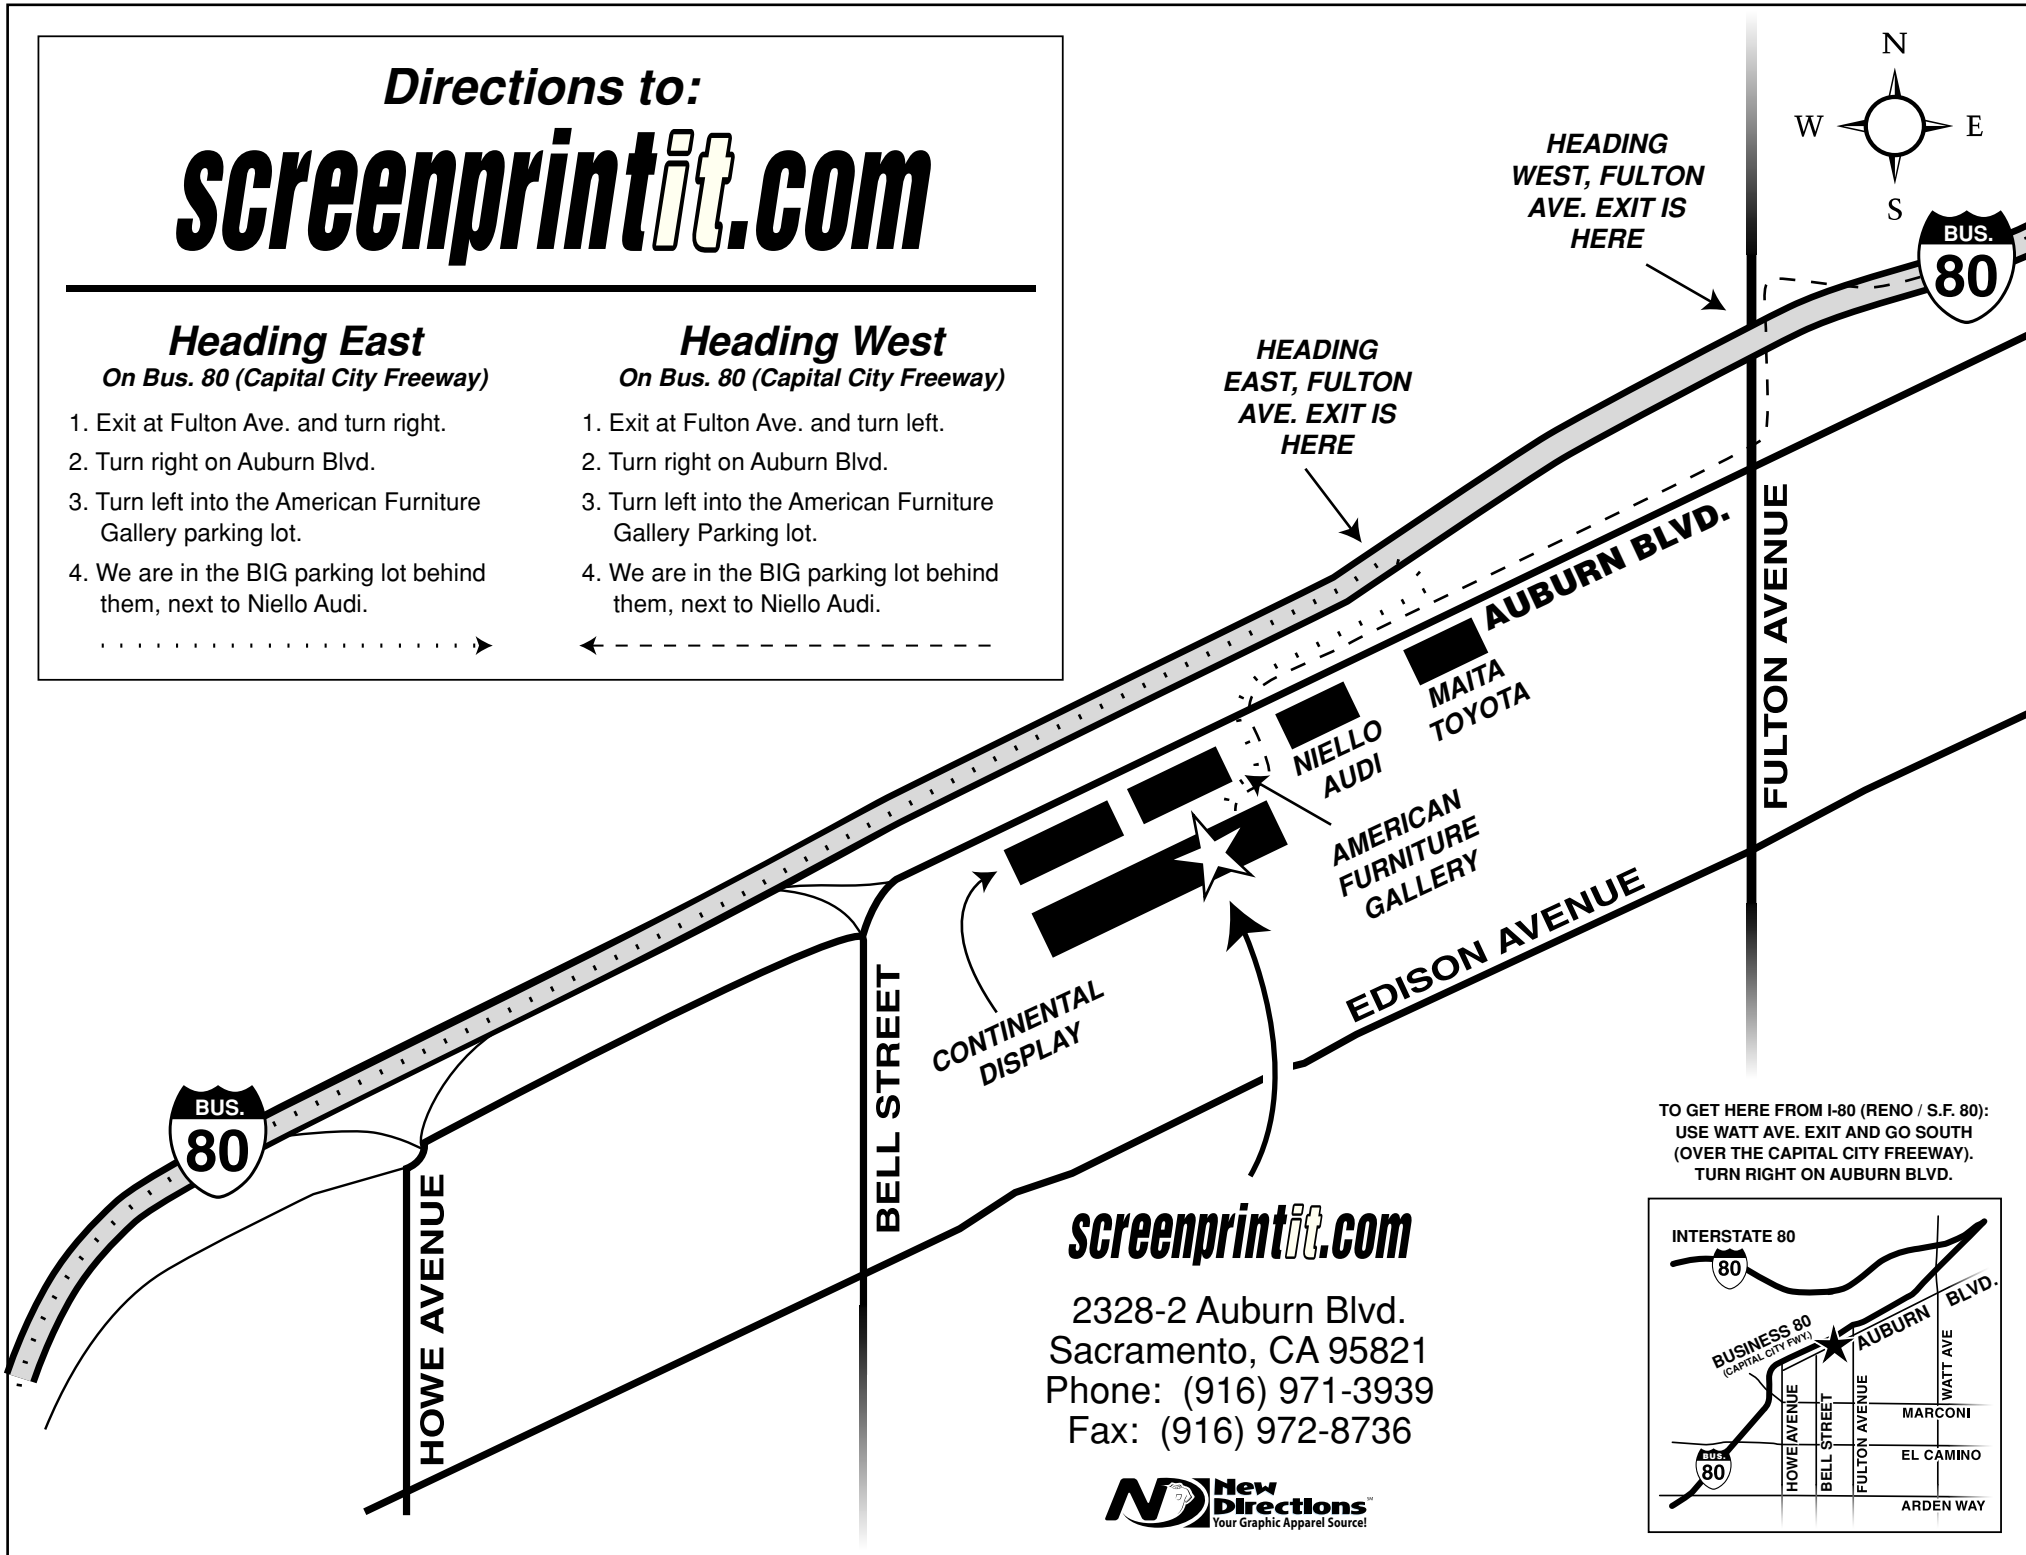

**Directions to:**  
**screenprintit.com**

**Heading East**

*On Bus. 80 (Capital City Freeway)*

1. Exit at Fulton Ave. and turn right.
2. Turn right on Auburn Blvd.
3. Turn left into the American Furniture Gallery parking lot.
4. We are in the BIG parking lot behind them, next to Niello Audi.

**Heading West**

*On Bus. 80 (Capital City Freeway)*

1. Exit at Fulton Ave. and turn left.
2. Turn right on Auburn Blvd.
3. Turn left into the American Furniture Gallery Parking lot.
4. We are in the BIG parking lot behind them, next to Niello Audi.

HEADING WEST, FULTON AVE. EXIT IS HERE

HEADING EAST, FULTON AVE. EXIT IS HERE

CONTINENTAL DISPLAY

**screenprintit.com**

2328-2 Auburn Blvd.  
Sacramento, CA 95821  
Phone: (916) 971-3939  
Fax: (916) 972-8736

TO GET HERE FROM I-80 (RENO / S.F. 80):  
USE WATT AVE. EXIT AND GO SOUTH  
(OVER THE CAPITAL CITY FREEWAY).  
TURN RIGHT ON AUBURN BLVD.